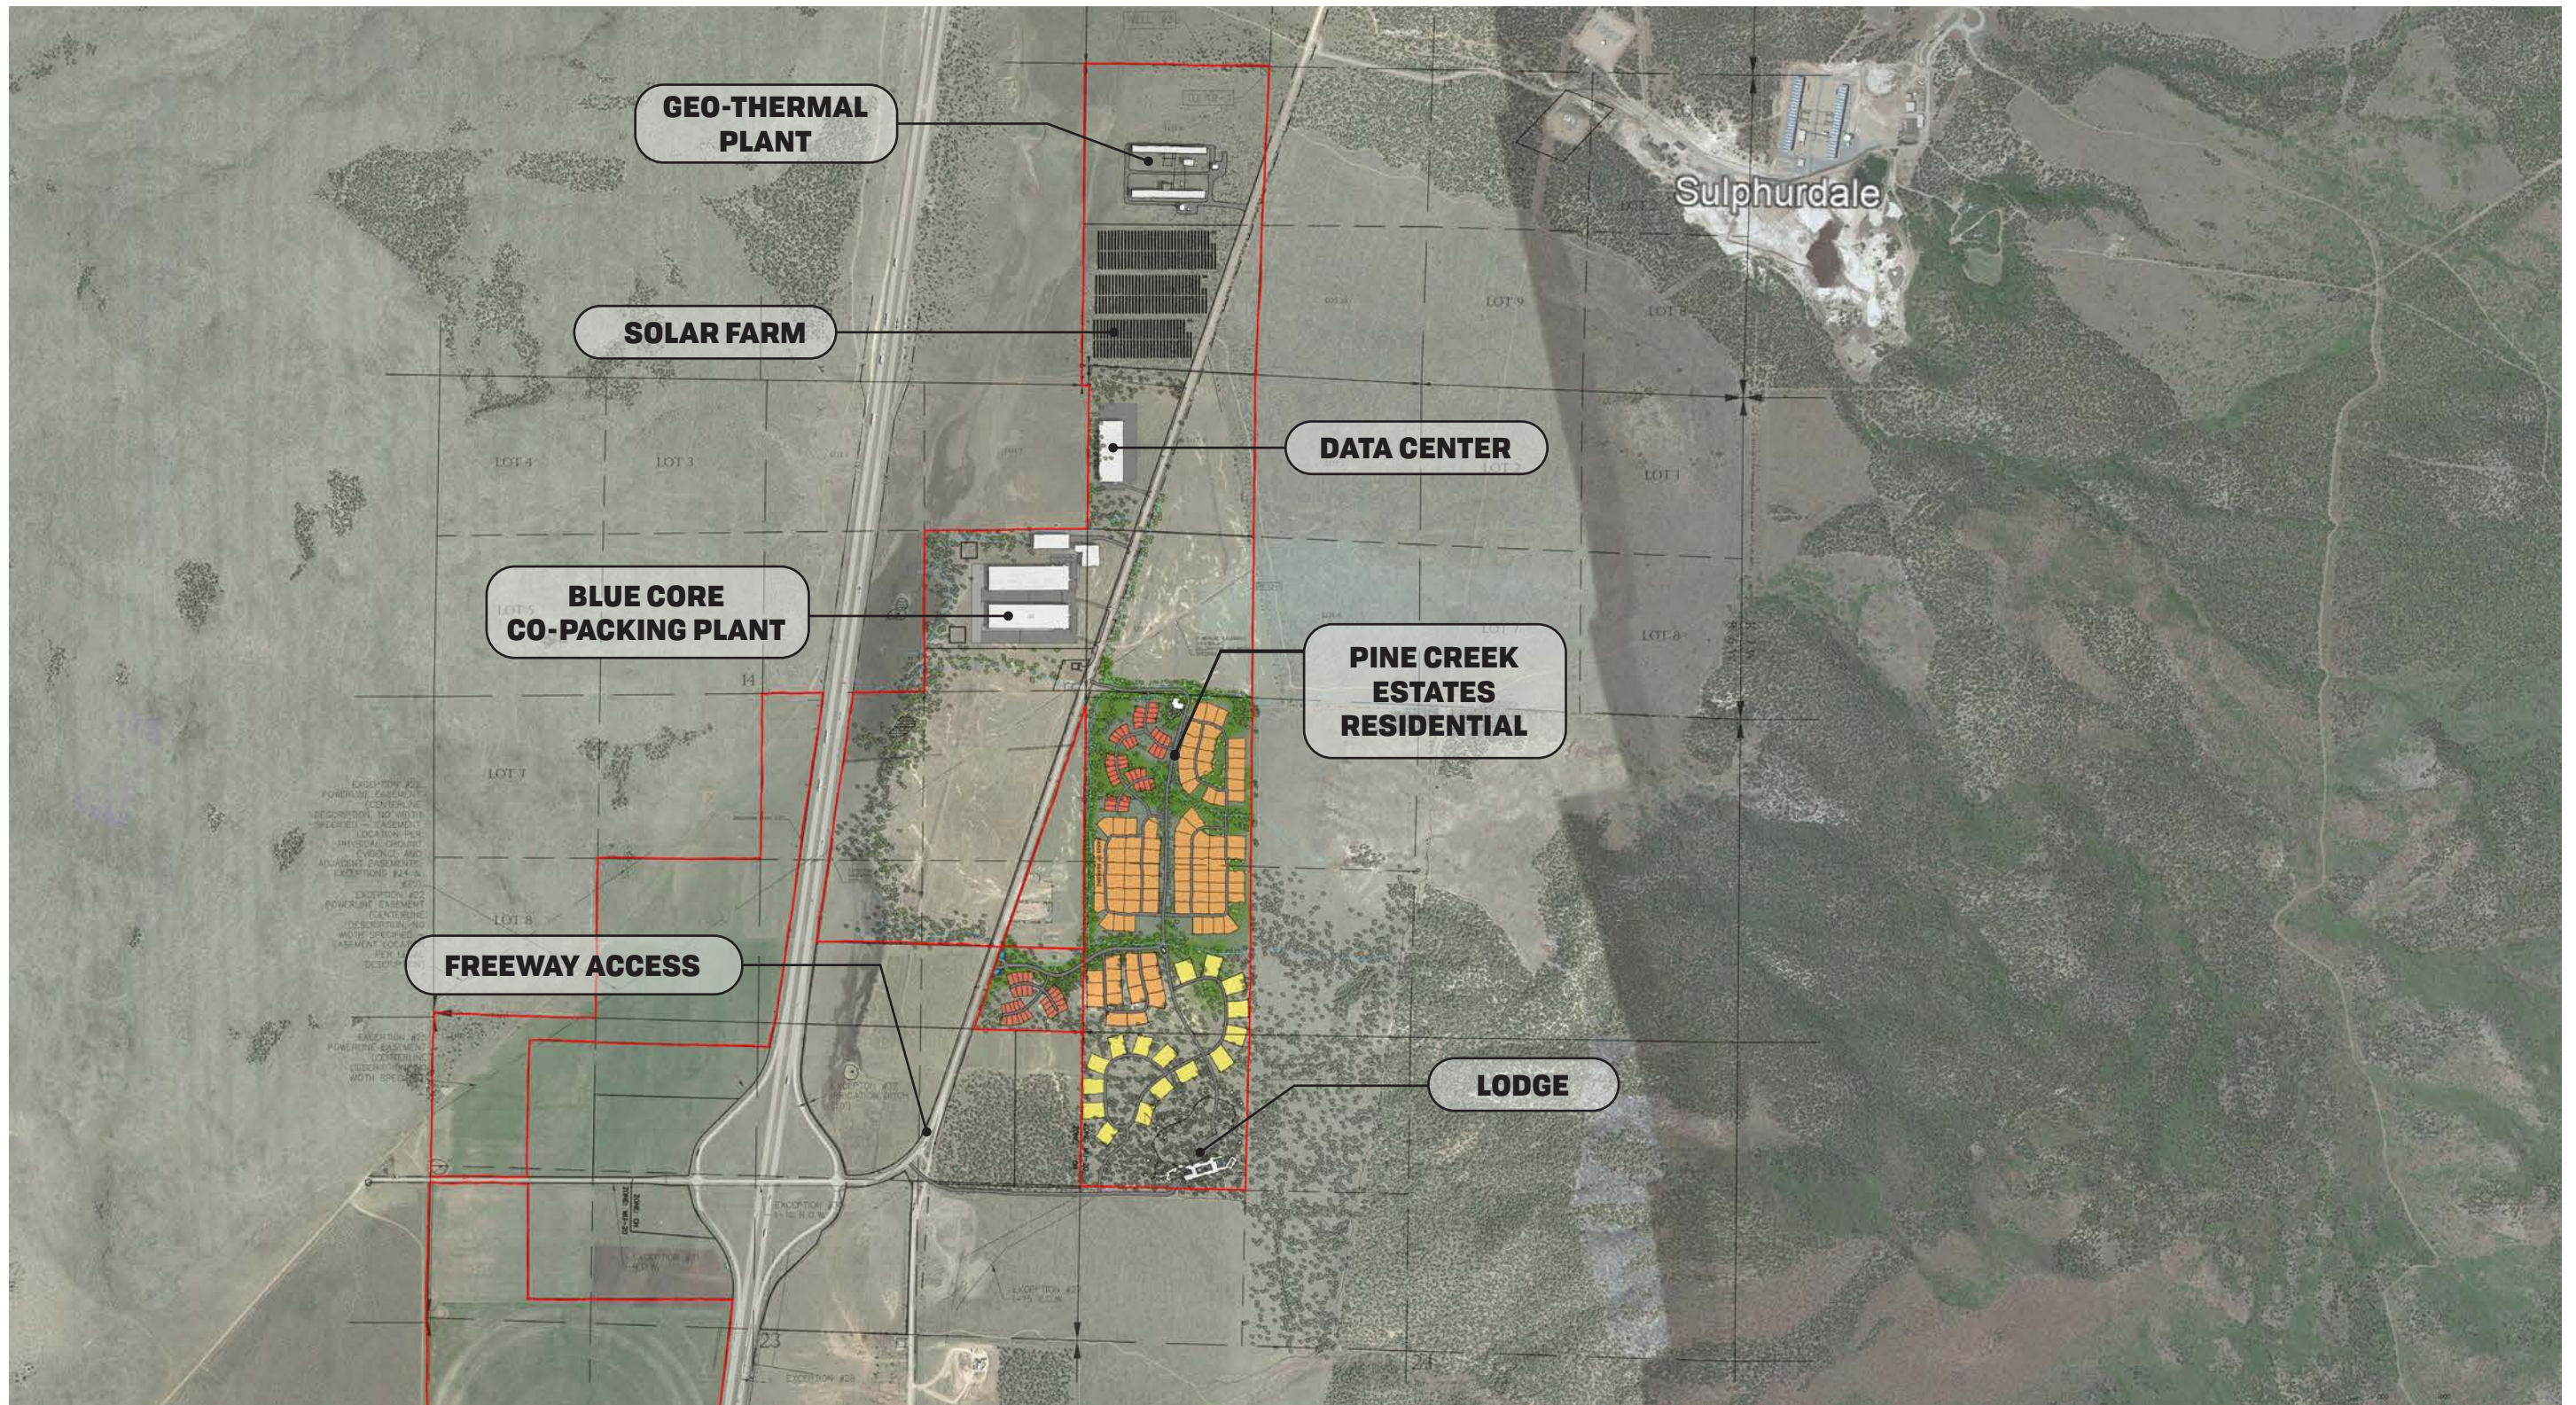

GFE SUSTAINABLE, INC

PINE CREEK DEVELOPMENT

**SITE MASTER PLAN
PROJECT BOOK**

OCTOBER 2022
UPDATED: NOVEMBER 1, 2022

FFKR | LANDSCAPE & PLANNING

IN THIS PROJECT

CONCEPT PLANS

ENLARGEMENTS

CHARACTER IMAGERY

CONCEPT DESIGN | OVERALL MASTER PLAN

NOVEMBER 1, 2022

- Legend:
- ① Improved Old Highway Access Road
 - ② GeoThermal Plant
 - ③ Solar Farm 35 Acres | 7 MW

CONCEPT DESIGN | GEOTHERMAL FACILITIES + SOLAR FARM

CONCEPT DESIGN | BLUE CORE CO-PACKING PLANT + DATA CENTER

OCTOBER 17, 2022

FFKR | LANDSCAPE & PLANNING

Legend:

	1/2 Acre Lots	16
	1/3 Acre Lots	98
	Townhomes	74

- ① Main Residential Arrival Gate Feature
- ② Road View Terminus of Nature
- ③ Linear Open Space Park and Drainage
- ④ Well Head
- ⑤ Gated Access to Estate Lots
- ⑥ Access to Spa
- ⑦ Clubhouse and HOA Offices

CONCEPT DESIGN | PINE CREEK ESTATES RESIDENTIAL

NOVEMBER 1, 2022

Legend:

-  1/2 Acre Estate Lots
-  Spa
-  Spa Cabins 13
- ① Access Road to Spa
- ② Large Estate Lots at Toe of Slope
- ③ Spa Cabins Spaced for Privacy
- ④ GFE Tree Planting Initiative
- ⑤ Spa and Parking
- ⑥ Trail Head Access
- ⑦ Back of House Access Road