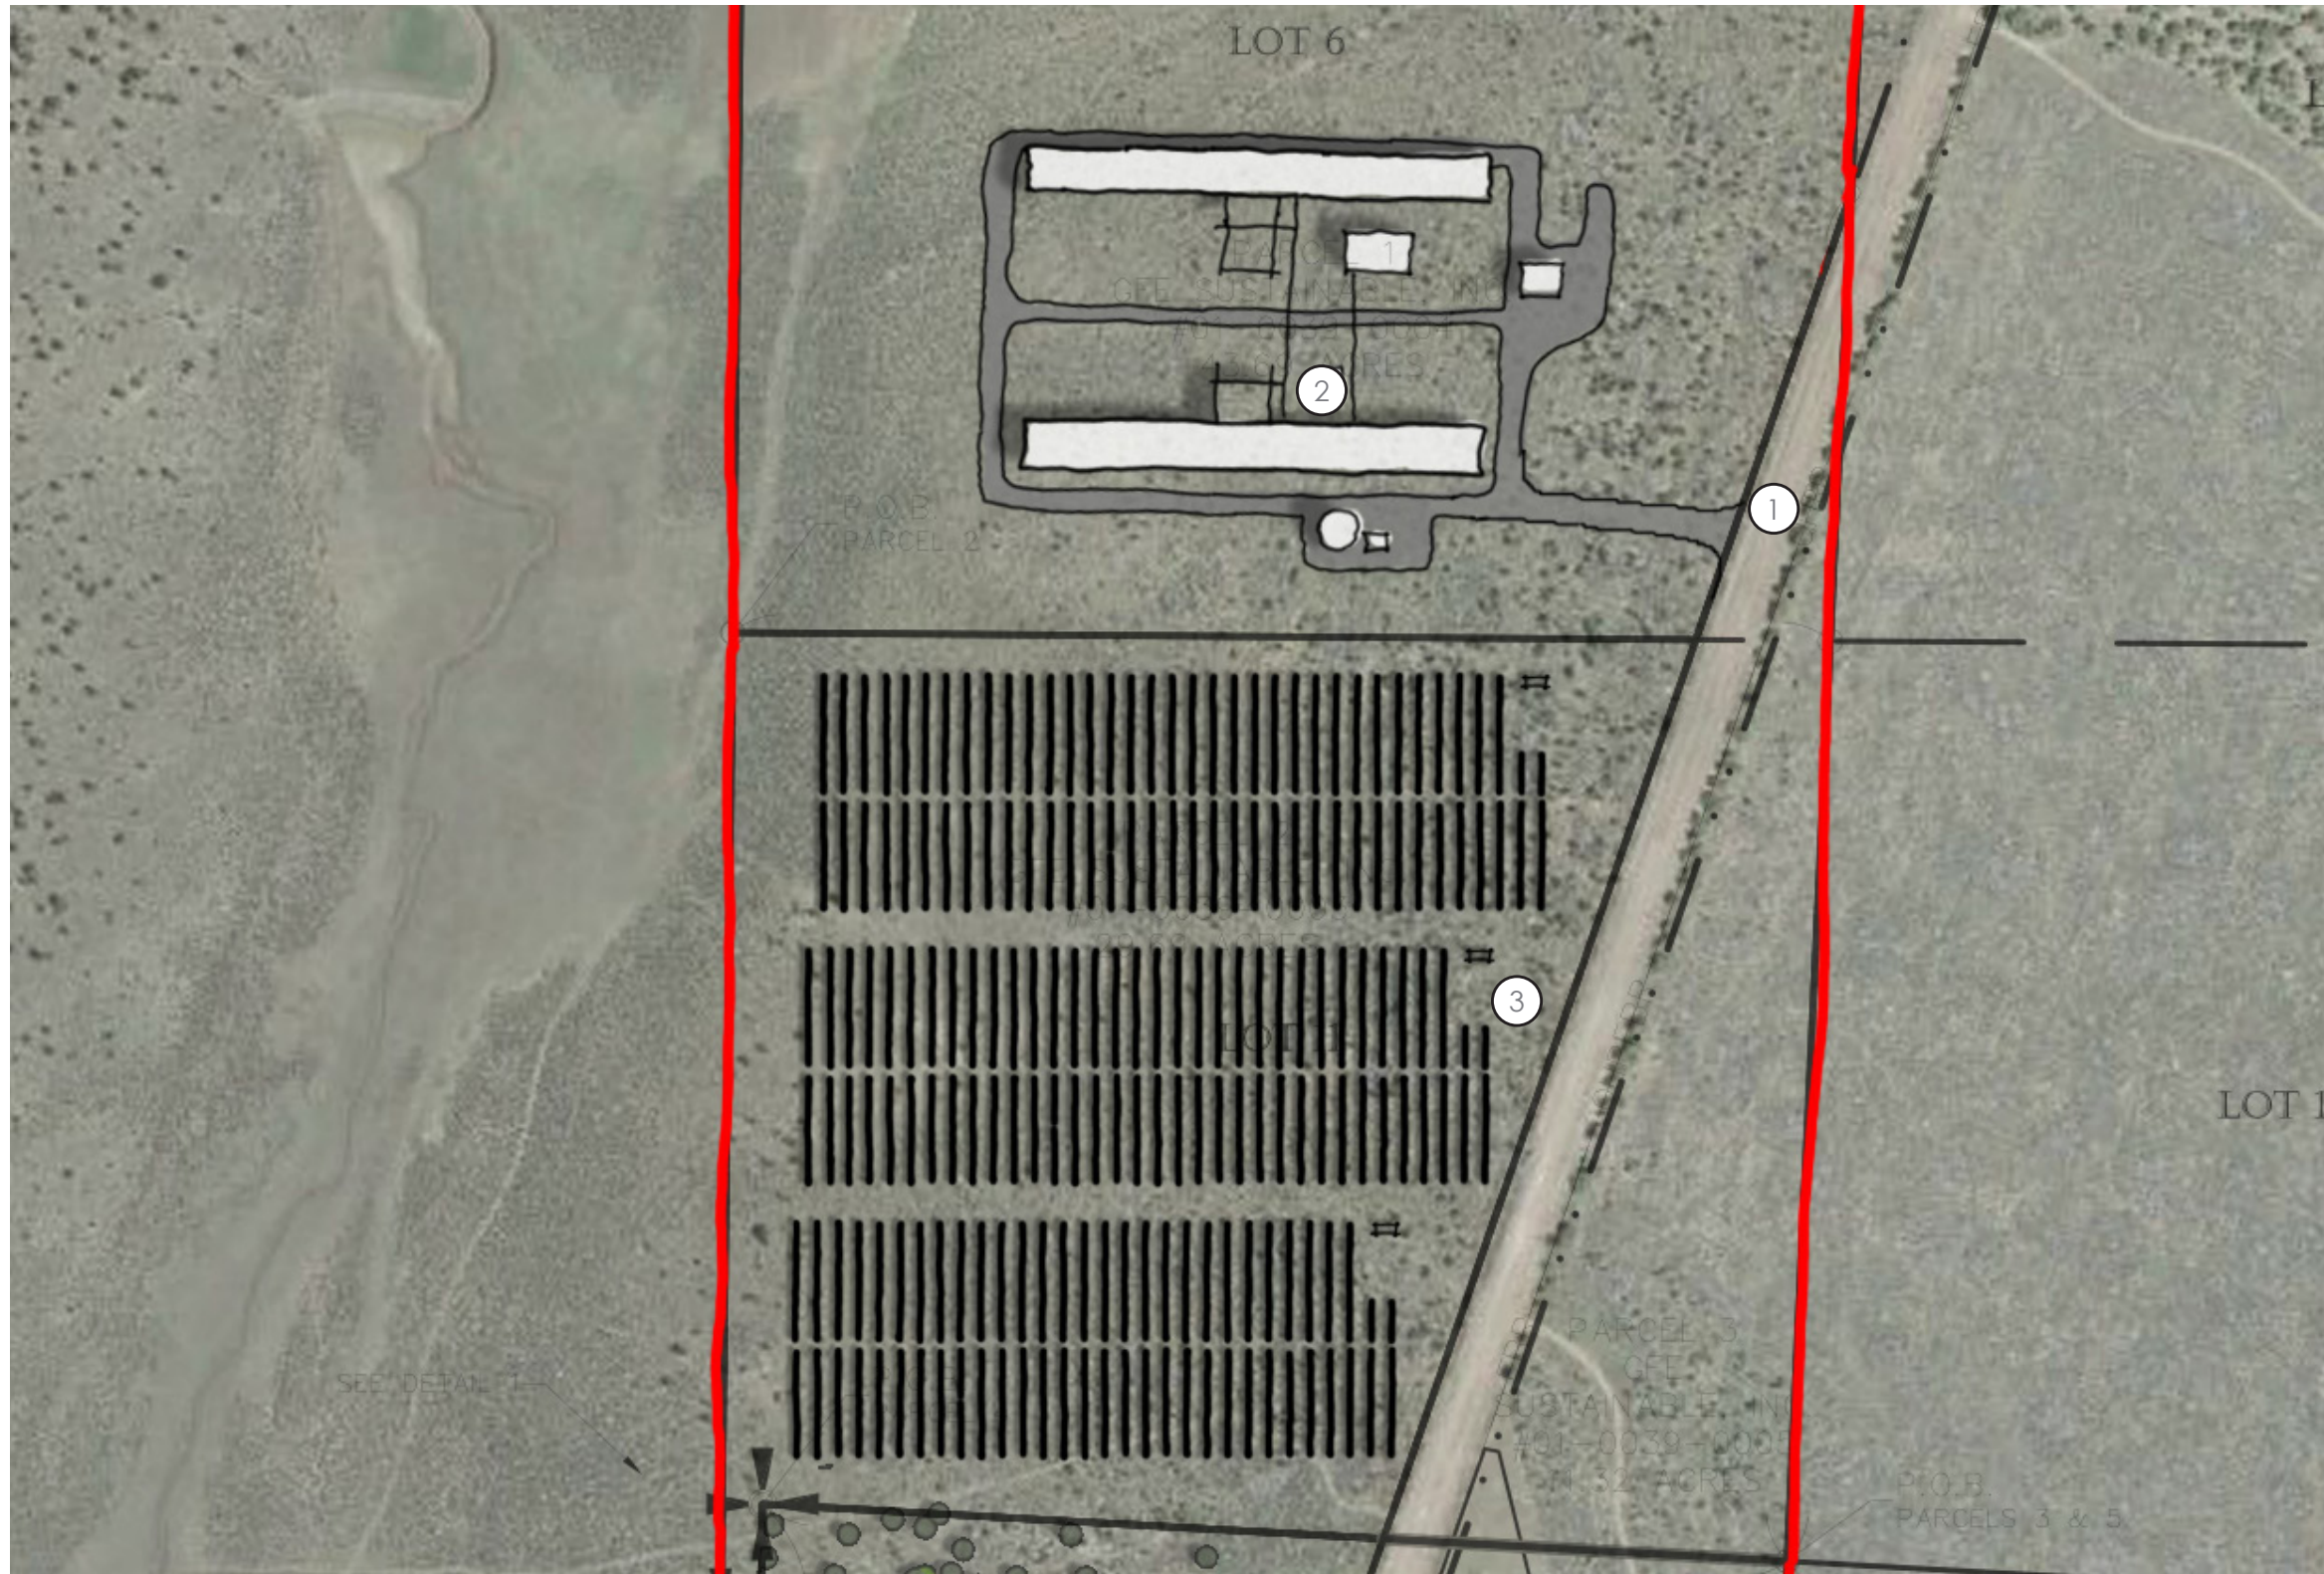

GFE SUSTAINABLE, INC

PINE CREEK DEVELOPMENT

**SITE MASTER PLAN
PROJECT BOOK**

OCTOBER 2022
UPDATED: NOVEMBER 1, 2022

FFKR | LANDSCAPE & PLANNING

IN THIS PROJECT

CONCEPT PLANS

ENLARGEMENTS

CHARACTER IMAGERY

CONCEPT DESIGN | OVERALL MASTER PLAN

NOVEMBER 1, 2022

- Legend:
- ① Improved Old Highway Access Road
 - ② GeoThermal Plant
 - ③ Solar Farm 35 Acres | 7 MW

CONCEPT DESIGN | GEOTHERMAL FACILITIES + SOLAR FARM

CONCEPT DESIGN | BLUE CORE CO-PACKING PLANT + DATA CENTER

OCTOBER 17, 2022

FFKR | LANDSCAPE & PLANNING

Legend:

	1/2 Acre Lots	16
	1/3 Acre Lots	98
	Townhomes	74

- ① Main Residential Arrival Gate Feature
- ② Road View Terminus of Nature
- ③ Linear Open Space Park and Drainage
- ④ Well Head
- ⑤ Gated Access to Estate Lots
- ⑥ Access to Spa
- ⑦ Clubhouse and HOA Offices

CONCEPT DESIGN | PINE CREEK ESTATES RESIDENTIAL

NOVEMBER 1, 2022

Legend:

-  1/2 Acre Estate Lots
-  Spa
-  Spa Cabins 13
- ① Access Road to Spa
- ② Large Estate Lots at Toe of Slope
- ③ Spa Cabins Spaced for Privacy
- ④ GFE Tree Planting Initiative
- ⑤ Spa and Parking
- ⑥ Trail Head Access
- ⑦ Back of House Access Road