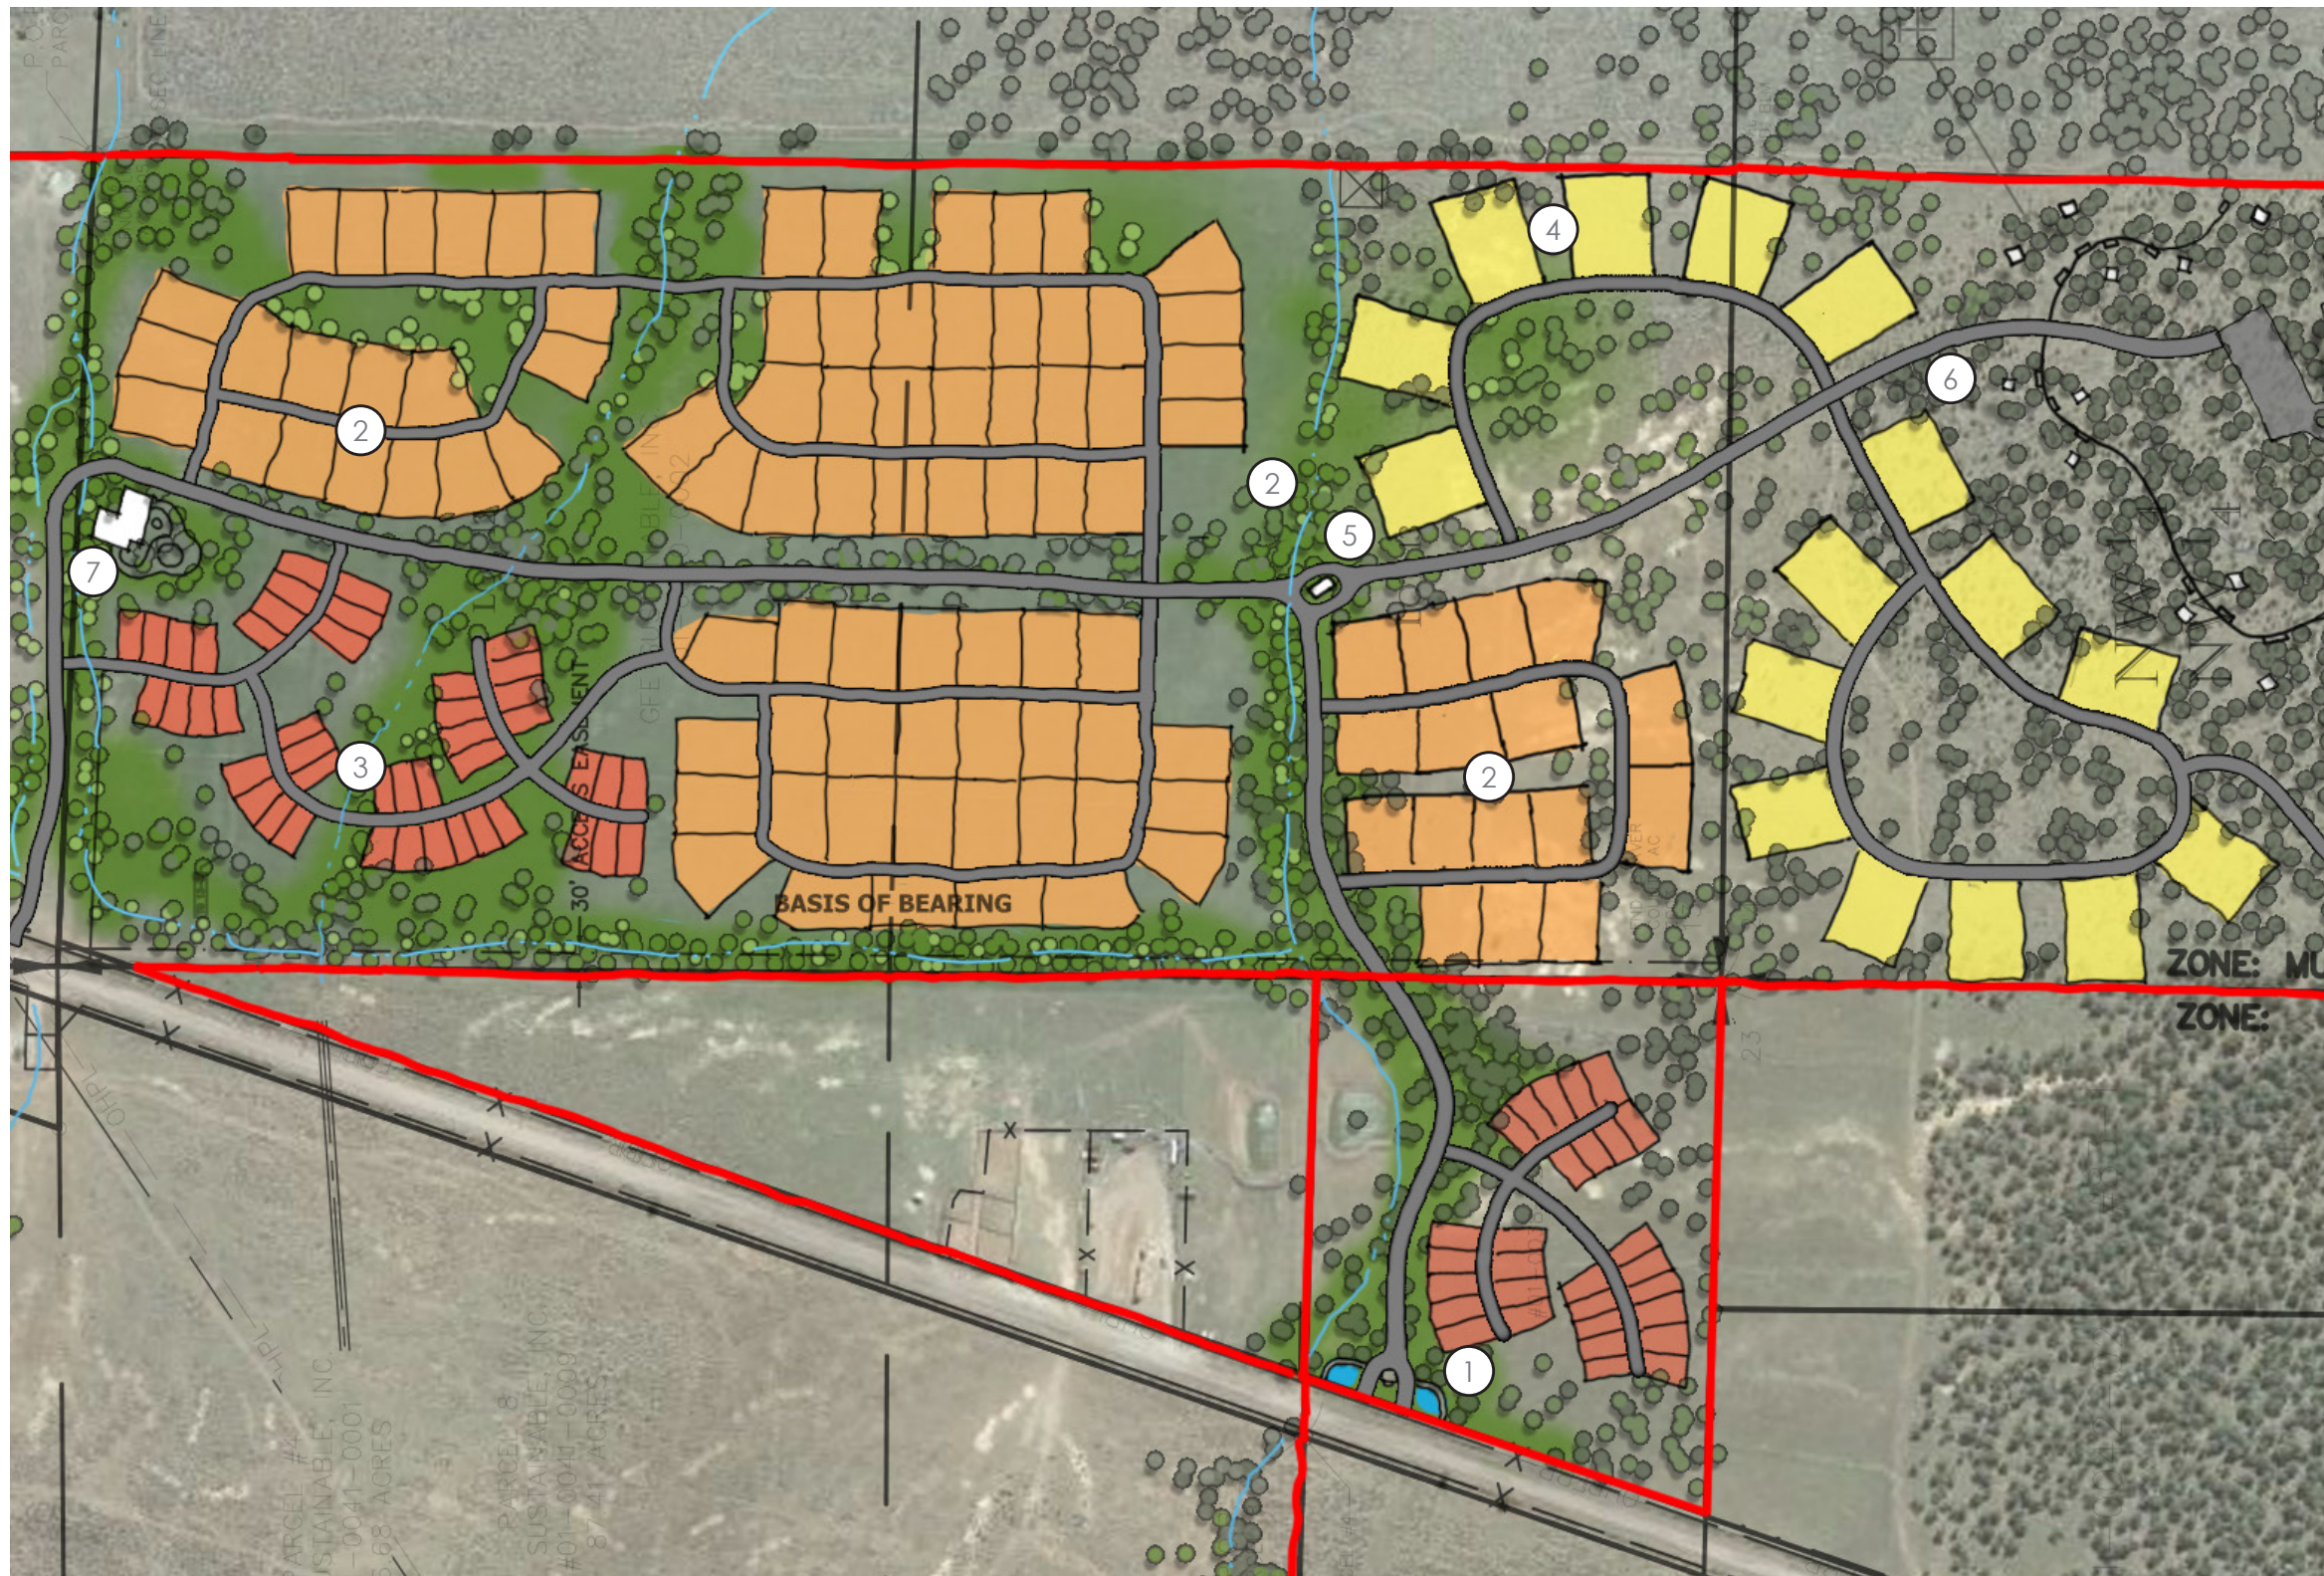

CHARACTER IMAGERY

CONCEPT DESIGN | OVERALL MASTER PLAN

NOVEMBER 1, 2022

- Legend:
- ① Improved Old Highway Access Road
 - ② GeoThermal Plant
 - ③ Solar Farm 35 Acres | 7 MW

CONCEPT DESIGN | GEOTHERMAL FACILITIES + SOLAR FARM

OCTOBER 17, 2022

FFKR | LANDSCAPE & PLANNING

Legend:

- ① 100k sf Data Center
- ② Blue Core Co-Packing Plant Support Facilities
- ③ Phase 1 - 130k sf Blue Core Co-Packing Plant
- ④ Phase 2 - 130k sf Blue Core Co-Packing Plant
- ⑤ Water Source Well

CONCEPT DESIGN | BLUE CORE CO-PACKING PLANT + DATA CENTER

OCTOBER 17, 2022

FFKR | LANDSCAPE & PLANNING

Legend:

	1/2 Acre Lots	16
	1/3 Acre Lots	98
	Townhomes	74

- ① Main Residential Arrival Gate Feature
- ② Road View Terminus of Nature
- ③ Linear Open Space Park and Drainage
- ④ Well Head
- ⑤ Gated Access to Estate Lots
- ⑥ Access to Spa
- ⑦ Clubhouse and HOA Offices

CONCEPT DESIGN | PINE CREEK ESTATES RESIDENTIAL

NOVEMBER 1, 2022

Legend:

-  1/2 Acre Estate Lots
-  Spa
-  Spa Cabins 13
- ① Access Road to Spa
- ② Large Estate Lots at Toe of Slope
- ③ Spa Cabins Spaced for Privacy
- ④ GFE Tree Planting Initiative
- ⑤ Spa and Parking
- ⑥ Trail Head Access
- ⑦ Back of House Access Road