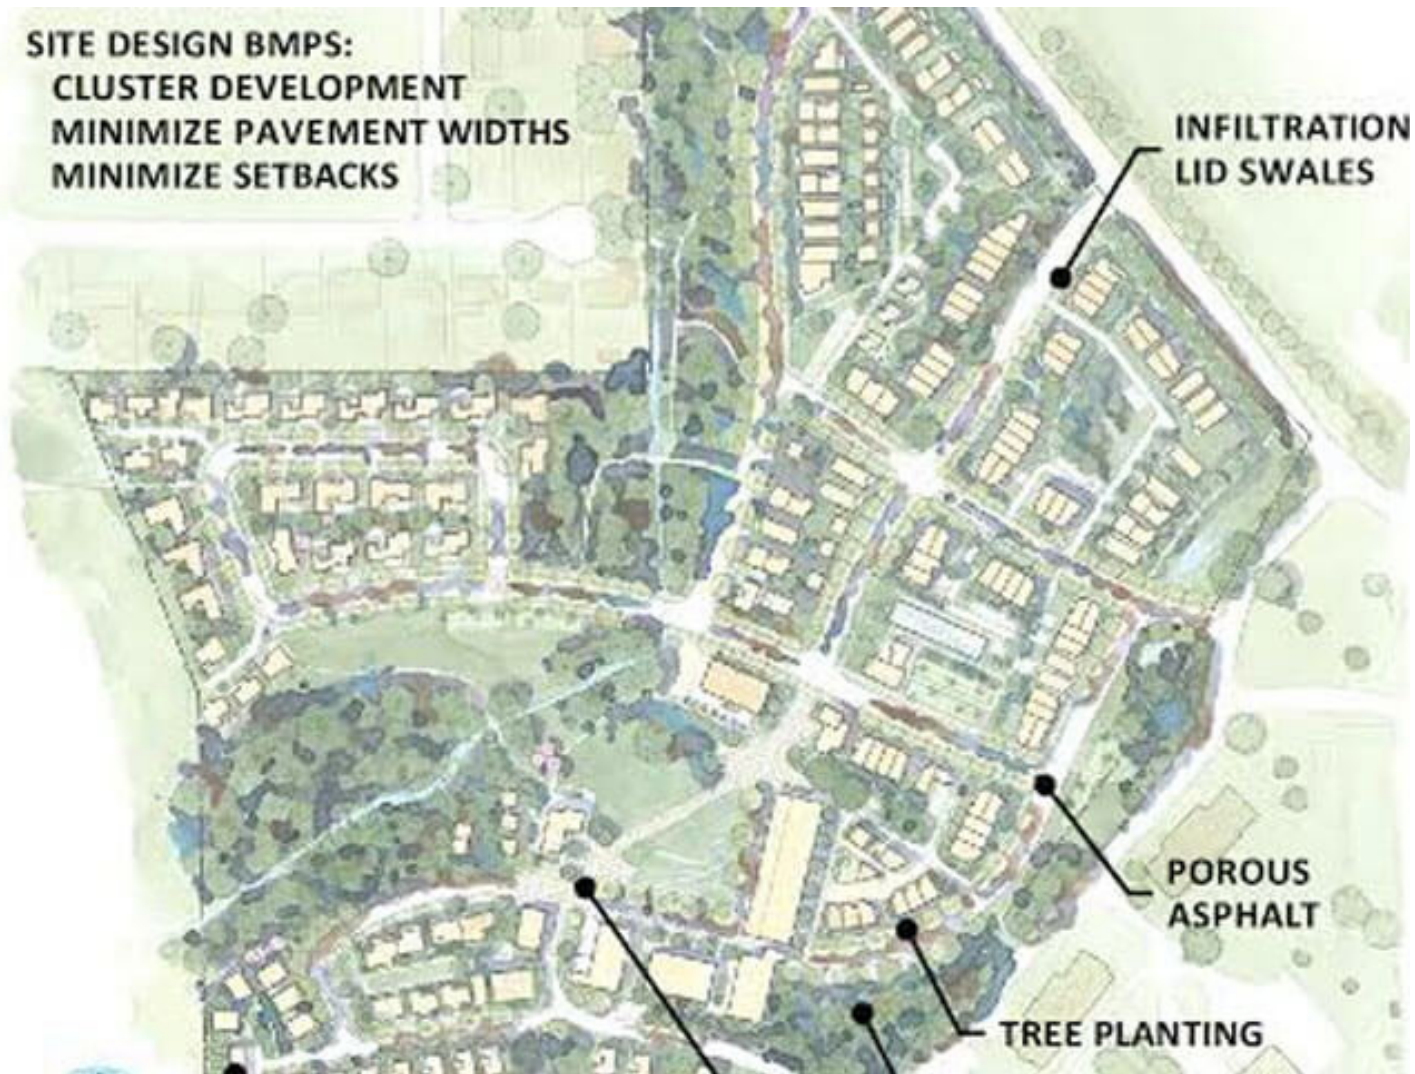

CONCEPT DESIGN | BLUE CORE CO-PACKING PLANT + DATA CENTER

OCTOBER 17, 2022

FFKR | LANDSCAPE & PLANNING

Legend:

	1/2 Acre Lots	16
	1/3 Acre Lots	98
	Townhomes	74

- ① Main Residential Arrival Gate Feature
- ② Road View Terminus of Nature
- ③ Linear Open Space Park and Drainage
- ④ Well Head
- ⑤ Gated Access to Estate Lots
- ⑥ Access to Spa
- ⑦ Clubhouse and HOA Offices

CONCEPT DESIGN | CHARACTER IMAGERY | GATEWAY

OCTOBER 17, 2022

FFKR | LANDSCAPE & PLANNING

CONCEPT DESIGN | CHARACTER IMAGERY | INTERIORS

OCTOBER 17, 2022

FFKR | LANDSCAPE & PLANNING

CONCEPT DESIGN | CHARACTER IMAGERY | LODGE
OCTOBER 17, 2022

FFKR | LANDSCAPE & PLANNING

CONCEPT DESIGN | CHARACTER IMAGERY

OCTOBER 17, 2022

CONCEPT DESIGN | CHARACTER IMAGERY
OCTOBER 17, 2022

CONCEPT DESIGN | CHARACTER IMAGERY

OCTOBER 17, 2022

CONCEPT DESIGN | CHARACTER IMAGERY

OCTOBER 17, 2022

FFKR | LANDSCAPE & PLANNING

CONCEPT DESIGN | CHARACTER IMAGERY

OCTOBER 17, 2022